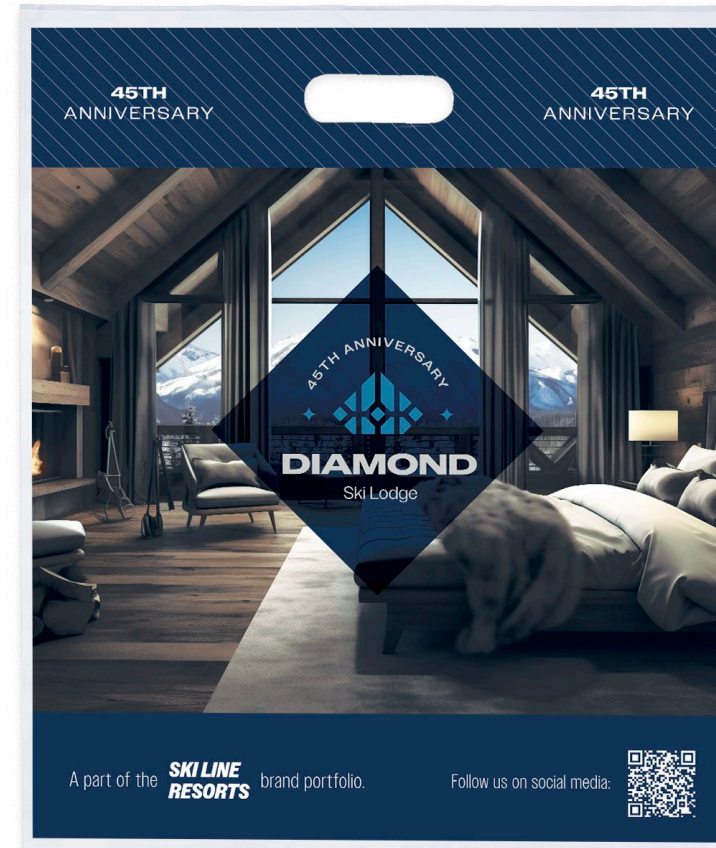

DIGITAL FULL COLOR 15W x 18H
Digital Full-Color Die Cut